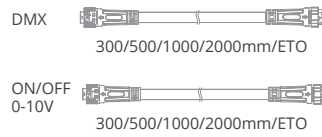

SPECIFICATION

MODEL	UNDER WAVE INGRAZE 34
OPERATING VOLTAGE	24V DC
POWER CONSUMPTION	30W/1000mm
LED TYPE	SMD
COLOUR TEMP OPTION	2700K, 3000K, 4000K, 5000K, Tunable White, RGB, RGBW
CRI	90min, 80min
PRODUCT EFFICIENCY	56lm/W@3000K
FULL WIDTH AT HALF MAXIMUM (OPTICS)	20°*90°, 40°*90°, 60°*90°
MATERIAL	Aluminum + Tempered Glass
AMBIENT OPERATING TEMPERATURE	-20°C ~ +55°C
LUMEN MAINTENANCE	50,000 hours/L70 at 25°C
DIMENSIONS	1000(L)*34(W)*70(H)mm, 300/500/900/1200mm ETO available
CABLE LENGTH	300mm
CONTROL SYSTEM	ON/OFF, DMX/RDM, 0-10V Dim
IP RATING	IP67
IK RATING	IK10

FEATURES & OPTIONS

- | | |
|----------|-------------------|
| 01. CW | 08. IK10 |
| 02. NW | 09. ANTI-SALINE |
| 03. WW | 10. POLAR |
| 04. DW | 11. DMX |
| 05. RGB | 12. RFU |
| 06. RGBW | 13. RDM |
| 07. IP67 | 14. WIRELESS DATA |

DIMENSIONS

Leader Cable

Jumper Cable

Honey Comb(HC)

*all units are in mm

OPTIC SELECTION

20°x90°

LED	Lumens	Watts	Efficacy
WHITE	1590.00	30.00	53.00