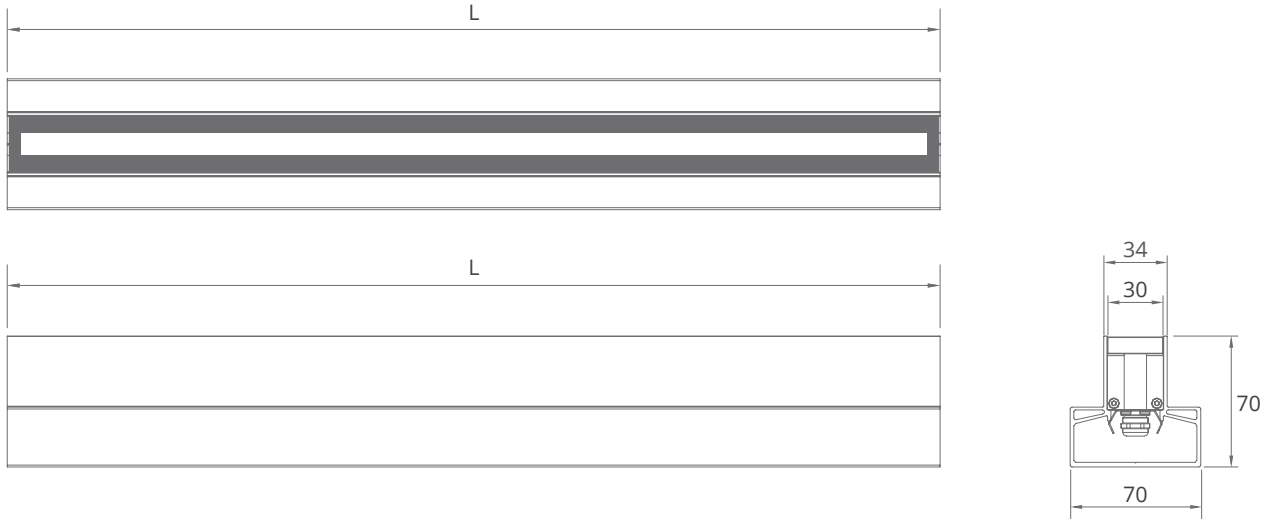

SPECIFICATION

MODEL	UNDER WAVE INGRAZE 34
OPERATING VOLTAGE	24V DC
POWER CONSUMPTION	30W/1000mm
LED TYPE	SMD
COLOUR TEMP OPTION	2700K, 3000K, 4000K, 5000K, Tunable White, RGB, RGBW
CRI	90min, 80min
PRODUCT EFFICIENCY	56lm/W@3000K
FULL WIDTH AT HALF MAXIMUM (OPTICS)	20°*90°, 40°*90°, 60°*90°
MATERIAL	Aluminum + Tempered Glass
AMBIENT OPERATING TEMPERATURE	-20°C ~ +55°C
LUMEN MAINTENANCE	50,000 hours/L70 at 25°C
DIMENSIONS	1000(L)*34(W)*70(H)mm, 300/500/900/1200mm ETO available
CABLE LENGTH	300mm
CONTROL SYSTEM	ON/OFF, DMX/RDM, 0-10V Dim
IP RATING	IP67
IK RATING	IK10

DIMENSIONS

Leader Cable

Jumper Cable

Honey Comb(HC)

*all units are in mm

OPTIC SELECTION

20°x90°

LED	Lumens	Watts	Efficacy
WHITE	1590.00	30.00	53.00

CenterBeamLux	Illuminance at Distance
3103.28 lx	0.8 m
774.38 lx	1.7 m
448.20 lx	2.5 m
340.88 lx	3.3 m
400.08 lx	4.2 m
87.86 lx	5.0 m

2700K

■ Ver. Spread: 20.0° ■ Horiz. Spread: 90.5°

20°x90°

LED	Lumens	Watts	Efficacy
WHITE	1689.00	30.00	56.30