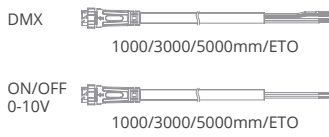

SPECIFICATION

MODEL	UNDER WAVE INGRAZE 34
OPERATING VOLTAGE	24V DC
POWER CONSUMPTION	30W/1000mm
LED TYPE	SMD
COLOUR TEMP OPTION	2700K, 3000K, 4000K, 5000K, Tunable White, RGB, RGBW
CRI	90min, 80min
PRODUCT EFFICIENCY	56lm/W@3000K
FULL WIDTH AT HALF MAXIMUM (OPTICS)	20°*90°, 40°*90°, 60°*90°
MATERIAL	Aluminum + Tempered Glass
AMBIENT OPERATING TEMPERATURE	-20°C ~ +55°C
LUMEN MAINTENANCE	50,000 hours/L70 at 25°C
DIMENSIONS	1000(L)*34(W)*70(H)mm, 300/500/900/1200mm ETO available
CABLE LENGTH	300mm
CONTROL SYSTEM	ON/OFF, DMX/RDM, 0-10V Dim
IP RATING	IP67
IK RATING	IK10

FEATURES & OPTIONS

- | | |
|----------|-------------------|
| 01. CW | 08. IK10 |
| 02. NW | 09. ANTI-SALINE |
| 03. WW | 10. POLAR |
| 04. DW | 11. DMX |
| 05. RGB | 12. RFU |
| 06. RGBW | 13. RDM |
| 07. IP67 | 14. WIRELESS DATA |

DIMENSIONS

Leader Cable

Jumper Cable

Honey Comb(HC)

*all units are in mm

OPTIC SELECTION

20°x90°

LED	Lumens	Watts	Efficacy
WHITE	1590.00	30.00	53.00